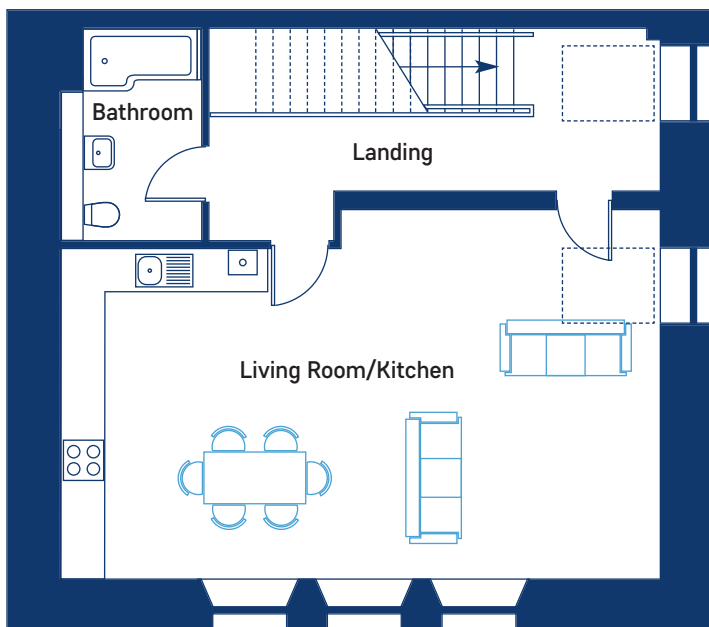

Ground Floor

First Floor

## Plot 8

### Ground Floor Duplex

### Room Dimensions

Plot 8	Metric	Imperial
Ground Floor		
Master Bedroom	3.51 x 5.43	11'6 x 17'10
Bedroom 2	3.22 x 5.43	10'7 x 17'10
Shower Room	4.00 x 2.00	13'1 x 6'7
First Floor		
Kitchen/Living Room	8.91 x 5.46	29'3 x 17'11
Bathroom	2.11 x 3.15	6'11 x 10'4