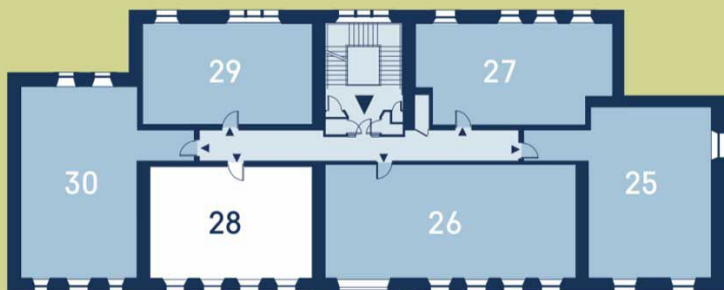

Plot 28

First Floor

Site Location

Room Dimensions

Plot 28	Metric	Imperial
Kitchen/Living Room	6.62 x 6.79	21'9 x 22'3
Bedroom	4.51 x 2.67	14'9 x 8'9
Bathroom	2.08 x 2.84	6'10 x 9'4

Dimensions taken at the widest point