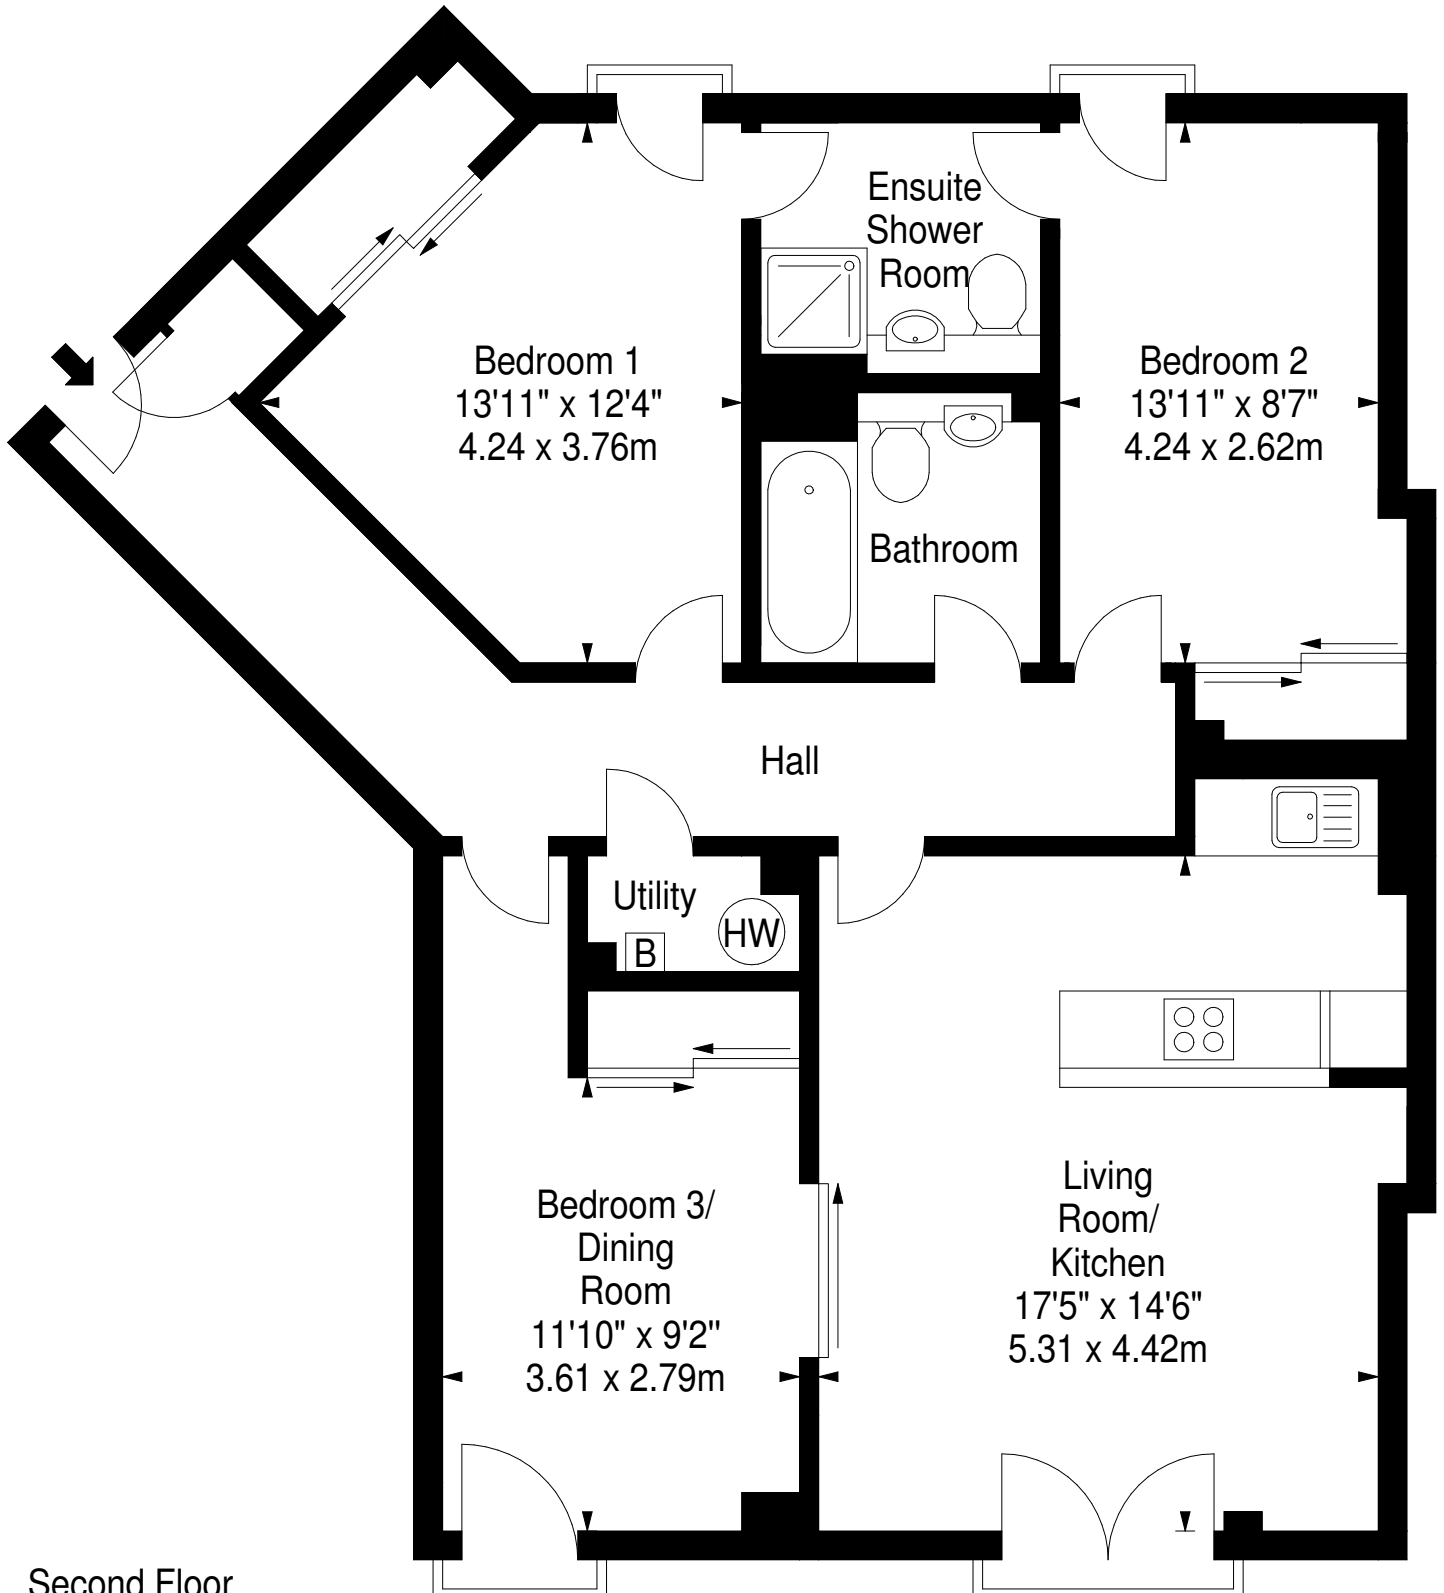

**Saltire Square,  
Edinburgh,  
Midlothian, EH5 1PR**

Approx. Gross Internal Area  
1004 Sq Ft - 93.27 Sq M  
For identification only. Not to scale.  
© SquareFoot 2021

Second Floor