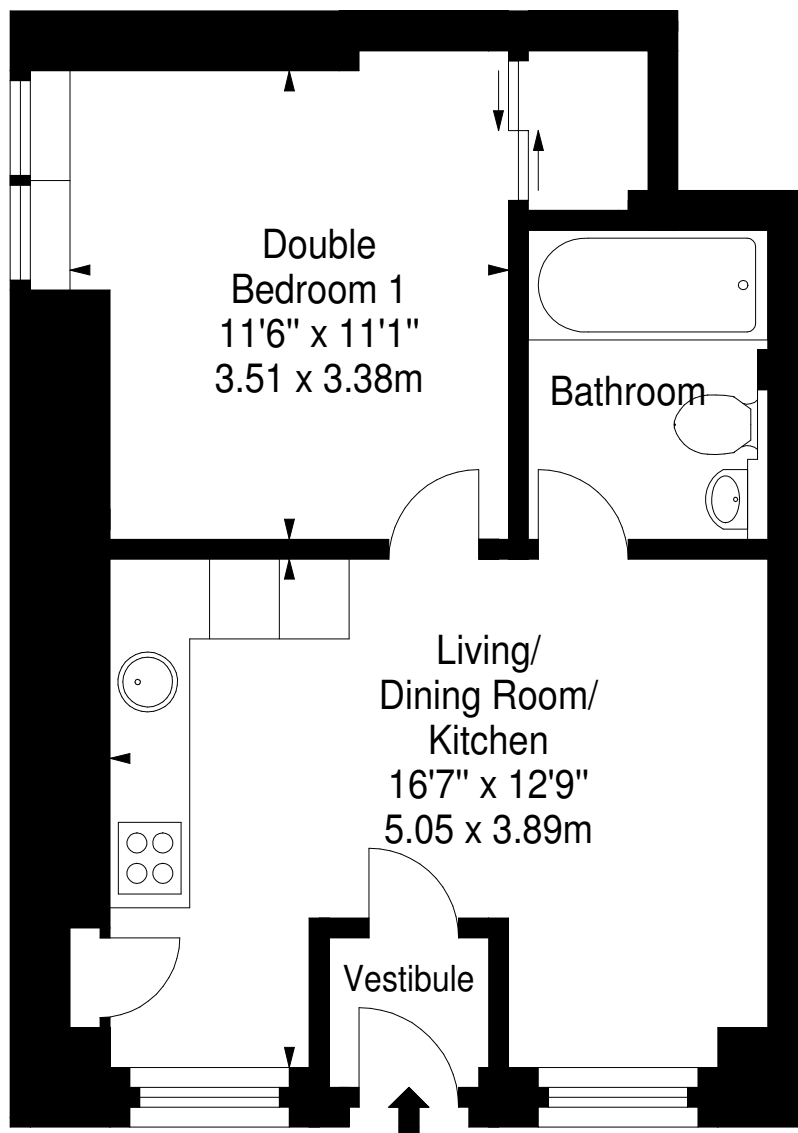

**Elbe Street,
Edinburgh, EH6 7HP**

Approx. Gross Internal Area
414 Sq Ft - 38.46 Sq M
For identification only. Not to scale.
© SquareFoot 2021

Ground Floor